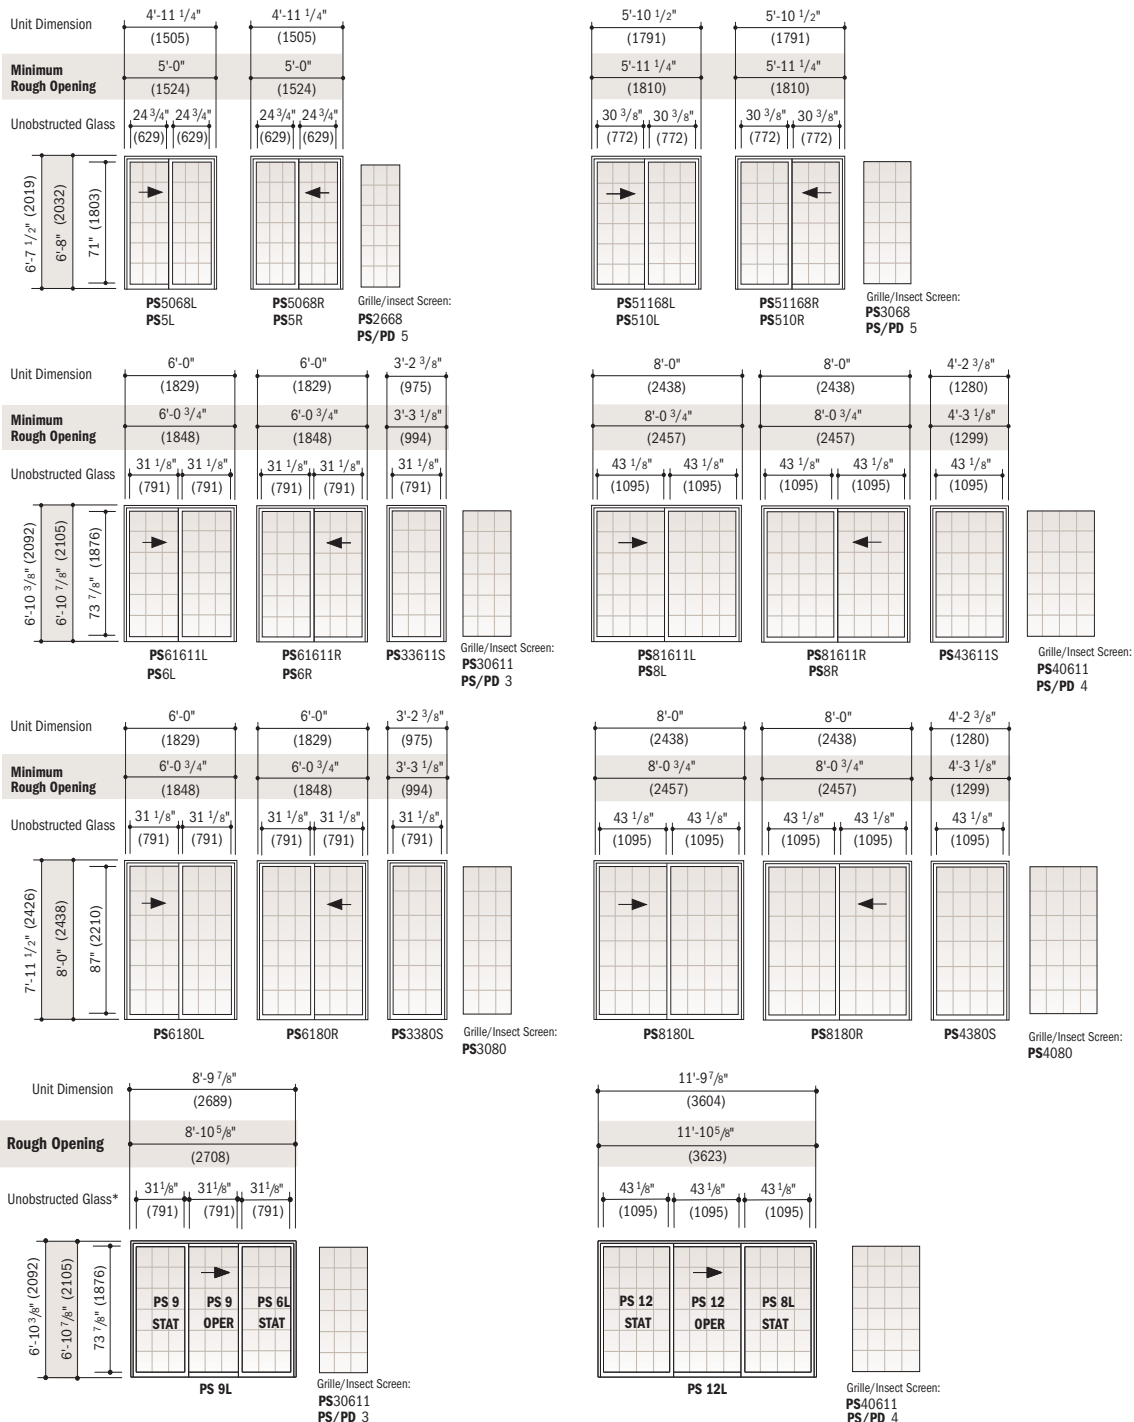

Perma-Shield® Gliding Doors (1982 to Present)

2-Panel, 3-Panel and Sidelights

Unit Sizes

Unit Size Chart

Note:

Unit Dimension refers to overall outside-to-outside frame. Unobstructed Glass refers to visible glass dimensions. Numbers in parentheses are metric measurements.

Unit viewed from exterior.